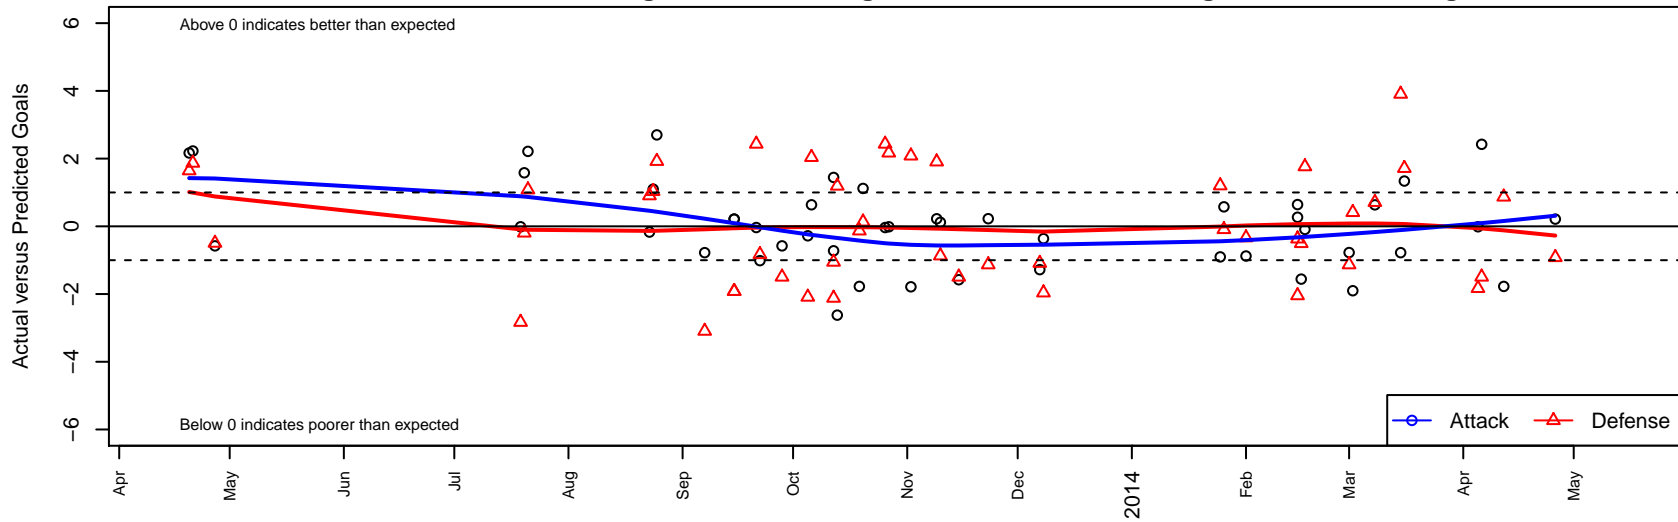

Eastside FC Red B99
Dots are actual minus expected GF (blue circles) and GA (red triangles).
Blue line is smoothed change in attack strength. Red is smoothed change in defense strength.